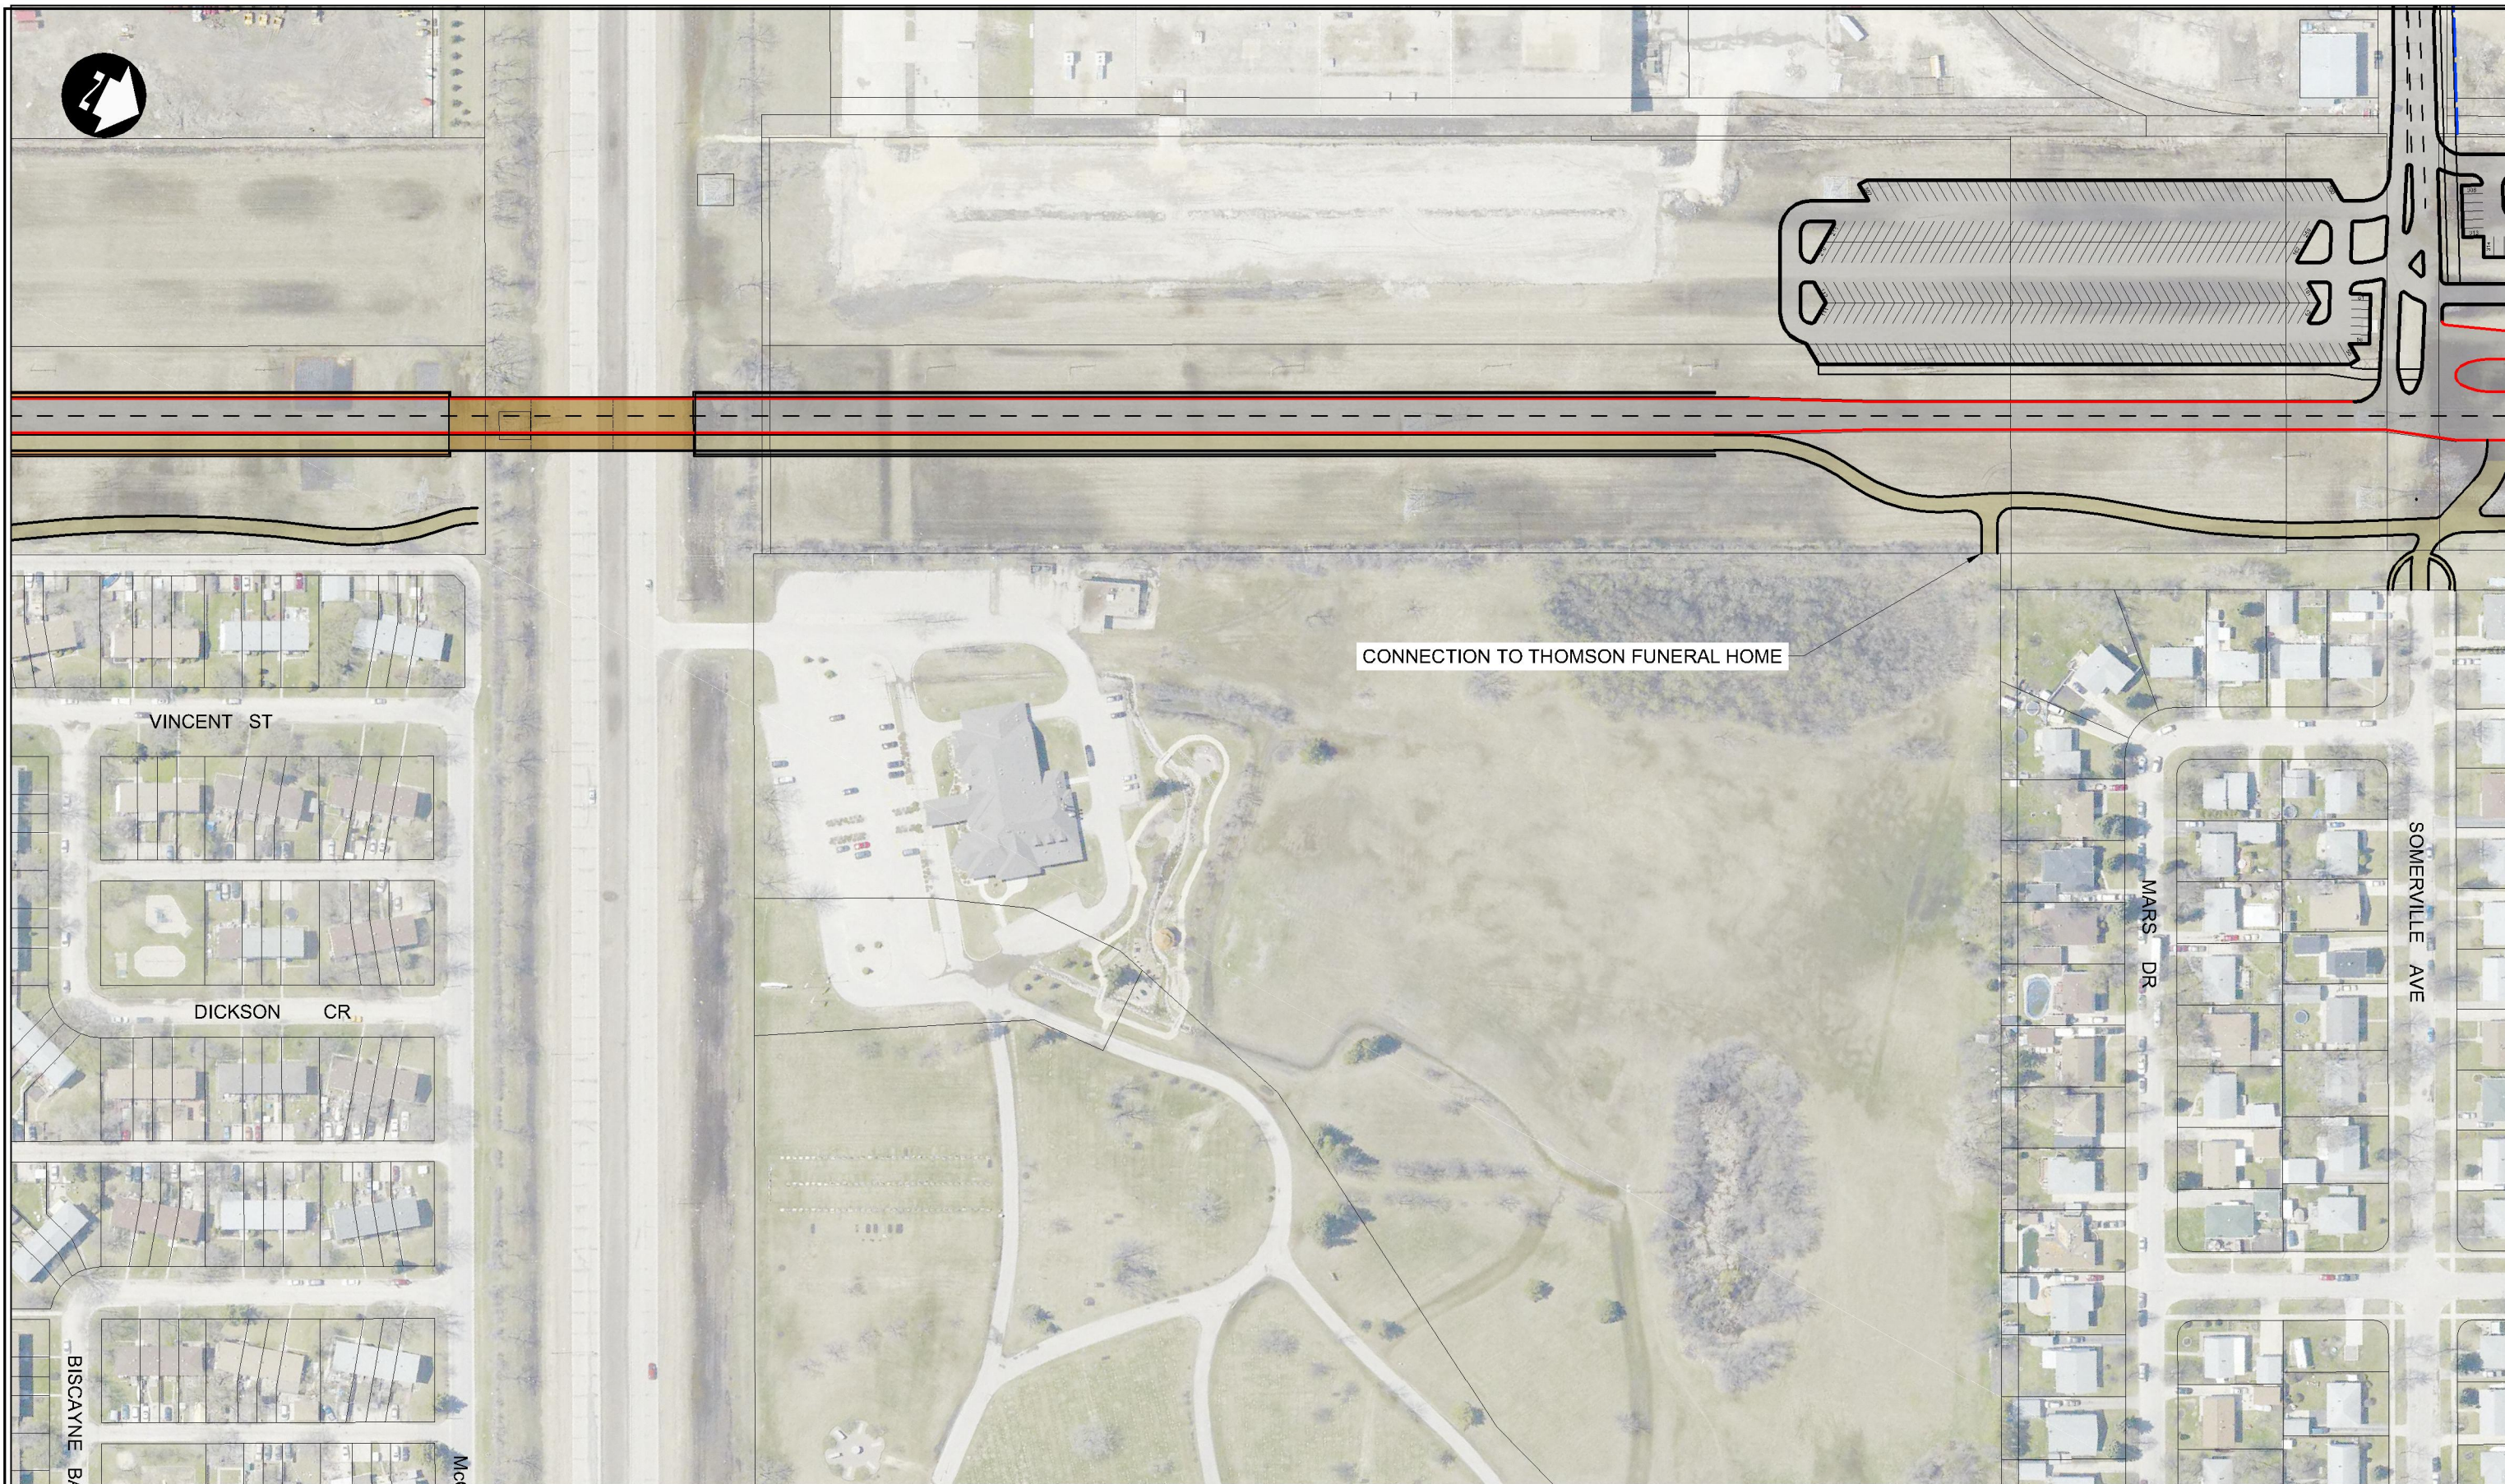

Appendix OO – Thomson Funeral Home and Cemetery AT Path Connection

CONNECTION TO THOMSON FUNERAL HOME

SCALE: NTS

SOUTHWEST RAPID TRANSITWAY (STAGE 2)
APPENDIX OO - THOMSON FUNERAL HOME AND
CEMETERY AT PATH CONNECTION

REF-179